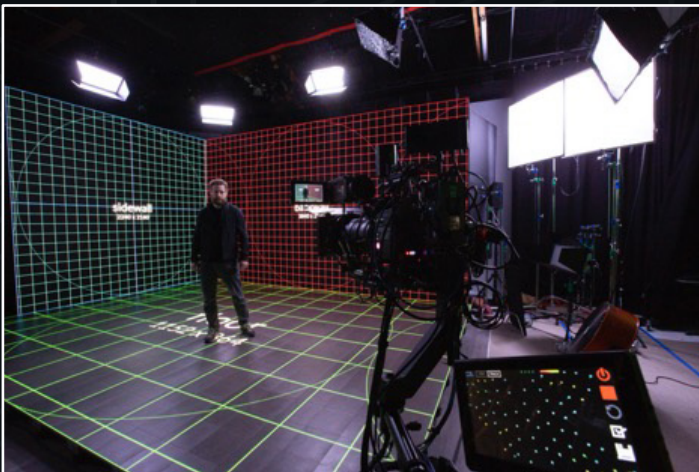

WorldStage

**PRESENT FROM ANY
STAGE . . . ANYWHERE**

xSTREAM STAGE

KEY COMPONENT OF

With **xStreamStage** your presenter can present from a professional studio stage backed by an impressive array of technology choices. From hi-res LED backdrops to fully immersive 3D environments, WorldStage can provide a solution to make your executive keynote, product demo or power panel of specialists stand out and get noticed. Maybe you need an interactive experience to engage your audience or want to create a custom mixed reality environment to transport your event to an entirely new place. Choose from a number of unique LED stage and backdrop designs or consider using the WorldStage LED Cube or xRStage solutions as remote stages for your presentations. Working hand-in-hand with the Digital Oasis ecosystem, these studio and stage environments give you the flexibility to raise the production value for your most important presentations.

- PRODUCTION STUDIO ENVIRONMENT
- DESIGN YOUR PRESENTATION SPACE
- DYNAMIC VISUAL CONTENT
- INTERACTIVE AND IMMERSIVE
- STRONG BRAND PRESENCE
- LIVE OR PRE-RECORD CAPTURE

***xStreamStage GIVES YOU THE POWER
TO BE CREATIVE AND MAKES YOUR
PRESENTER THE STAR.***