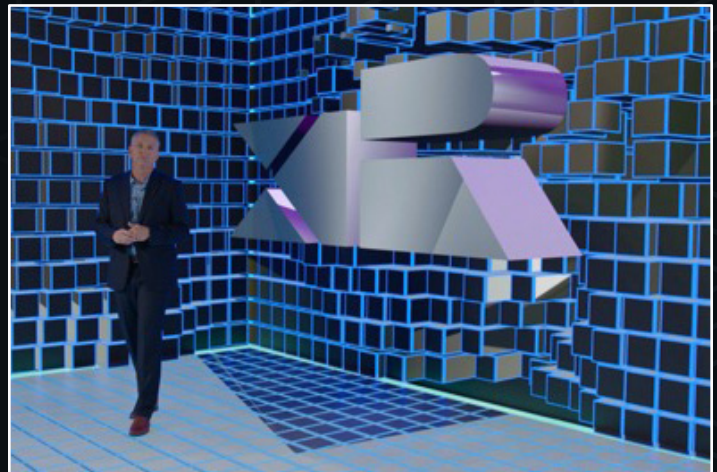

WorldStage

**PRESENT FROM ANY
STAGE . . . ANYWHERE**

xSTREAM STAGE

KEY COMPONENT OF

With **xStreamStage** your presenter can present from a professional studio stage backed by an impressive array of technology choices. From hi-res LED backdrops to fully immersive 3D environments, WorldStage can provide a solution to make your executive keynote, product demo or power panel of specialists stand out and get noticed. Maybe you need an interactive experience to engage your audience or want to create a custom mixed reality environment to transport your event to an entirely new place. Choose from a number of unique LED stage and backdrop designs or consider using the WorldStage LED Cube or xRStage solutions as remote stages for your presentations. Working hand-in-hand with the Digital Oasis ecosystem, these studio and stage environments give you the flexibility to raise the production value for your most important presentations.

- PRODUCTION STUDIO ENVIRONMENT
- DESIGN YOUR PRESENTATION SPACE
- DYNAMIC VISUAL CONTENT
- INTERACTIVE AND IMMERSIVE
- STRONG BRAND PRESENCE
- LIVE OR PRE-RECORD CAPTURE

***xStreamStage GIVES YOU THE POWER
TO BE CREATIVE AND MAKES YOUR
PRESENTER THE STAR.***